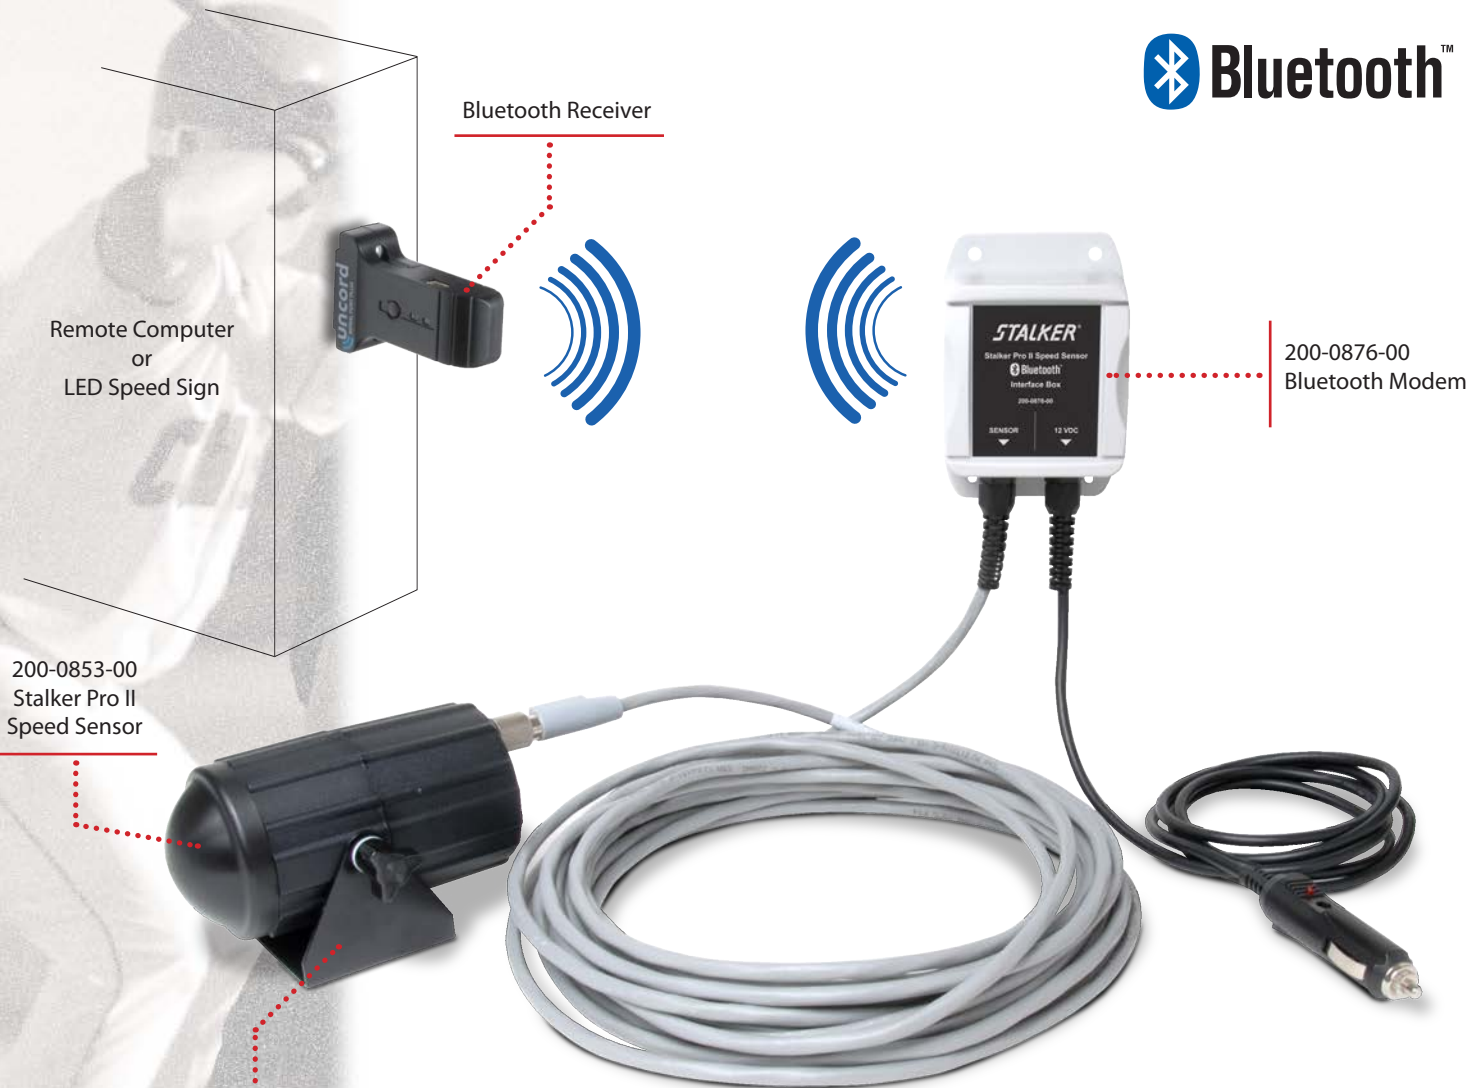

# Stalker Speed Sensor to Bluetooth Wireless Interface

Bluetooth Receiver

Remote Computer  
or  
LED Speed Sign

200-0876-00  
Bluetooth Modem

200-0853-00  
Stalker Pro II  
Speed Sensor

200-0244-00  
Speed Sensor Bracket

## Plug and play connectivity

The Stalker Pro II Speed Sensor to Bluetooth Wireless Interface allows you to wirelessly connect your Pro II Speed Sensor to the Stalker LED Speed Sign or to any device that has an available serial port or USB to serial port adapter. This system allows speed data from the Pro II Speed Sensor to be transmitted up to 600 feet to the included Bluetooth receiver.

The data is then converted into standard RS-232 data that the LED Speed Sign can then use to display the speeds captured by the Sensor. Alternatively, the receiver can be attached to a computer and speeds can then be captured and saved or displayed on a stadium display if the stadium is properly equipped.